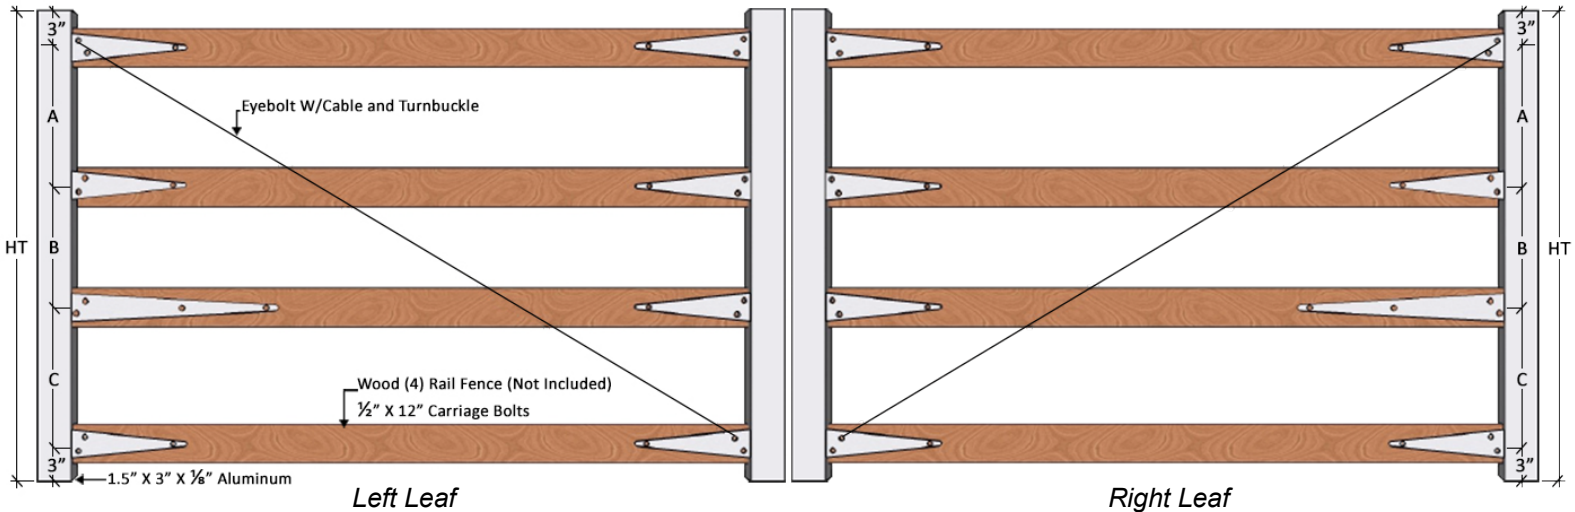

Custom Dual 4 Rail Gate Frame Kit

Design your gate size by filling in your desired measurements.

**Height of Gate should not exceed 6'*

Left Leaf

Right Leaf

***HT:** _____

***HT:** _____

A: _____